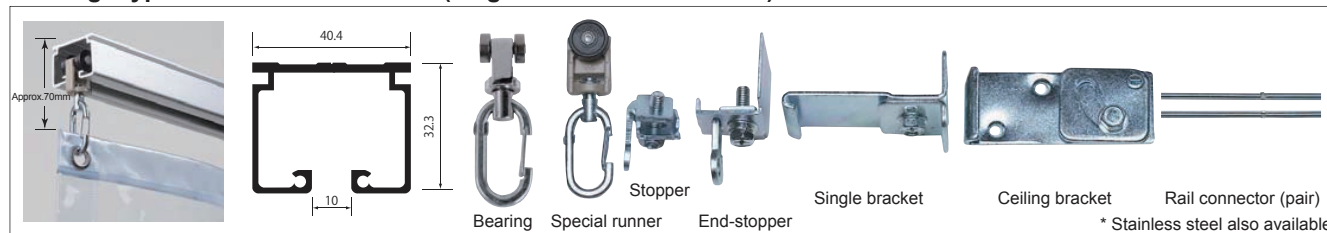

METAL FITTINGS FOR HYPER CURTAIN

Curtain Rail

For medium type aluminum curtain rail (length: 2m / 3m / 4 m / 300R)

For large type aluminum curtain rail (length: 2m / 3m / 4 m / 500R)

Option

Open/close bracket with handle (large type). Weight: 5kgs per 500mm long(1pc).

Receiver (aluminum) - for single leaf