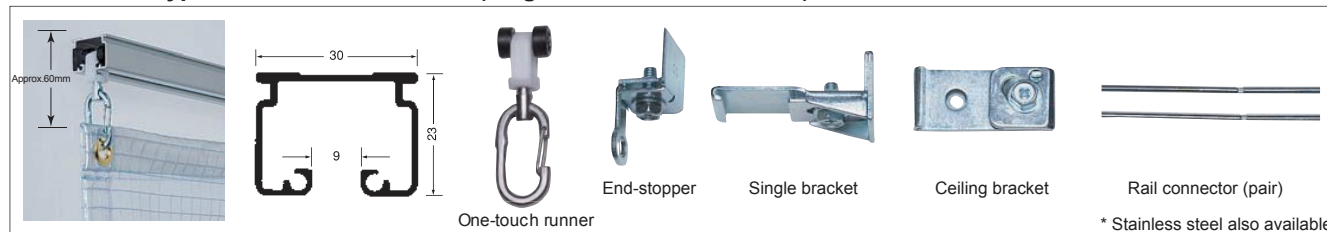

METAL FITTINGS FOR HYPER CURTAIN

Curtain Rail

For medium type aluminum curtain rail (length: 2m / 3m / 4 m / 300R)

For large type aluminum curtain rail (length: 2m / 3m / 4 m / 500R)

Option

Open/close bracket with handle (large type). Weight: 5kgs per 500mm long(1pc).

Receiver (aluminum) - for single leaf