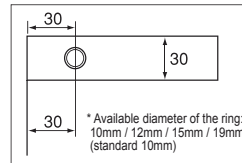

## Sheet with no thread

Standard, Clear		Light blue*		Light green*		Insect-prooforange*		Heat-proof*		Bronze*		Thermal insulation type, Clear*	
size thick(mm) x width(mm)	length (m)	size thick(mm) x width(mm)	length (m)	size thick(mm) x width(mm)	length (m)	size thick(mm) x width(mm)	length (m)	size thick(mm) x width(mm)	length (m)	size thick(mm) x width(mm)	length (m)	size thick(mm) x width(mm)	length (m)
0.3 x 1370	30	0.3 x 1370	30	0.3 x 1370	30	0.3 x 1370	30	0.3 x 1070	305	0.3 x 1370	30	0.3 x 1070	30
0.5 x 1370	30	0.5 x 1370	20										

## Sheet with thread

Non-inflammable		Standard, Clear				Flameretardant clear*		Flame-retardant & Antistatic clear*		Insect-proof & Flame retardant*		Thermal insulation type, Clear*	
size thick(mm) x width(mm)	length (m)	size thick(mm) x width(mm)	length (m)	size thick(mm) x width(mm)	length (m)	size thick(mm) x width(mm)	length (m)	size thick(mm) x width(mm)	length (m)	size thick(mm) x width(mm)	length (m)	size thick(mm) x width(mm)	length (m)
0.27 x 1950	30	1cm square 0.3 x 2030	50	5mm square 0.42 x 2030	50	1cm square 0.55 x 2030	30	1cm square 0.5 x 2030	30	1cm square 0.55 x 2030	30	2cm square 0.3 x 1070	50
		2cm square 0.3 x 2030	50	1cm square 0.55 x 2030	30			2cm square 0.5 x 2030	30	1.5cm square 0.25 x 2030	50		
				2cm square 0.55 x 2030	30								

## Option (Only for Hyper curtain)

Fastener

Open fastener

Hook-and-loop fastener  
(width 25mm & 50mm available)

Magnet (width 30mm)

Chain at the bottom

Punch-hole ring in standard finish

Sheet for covering space underneath of the rail